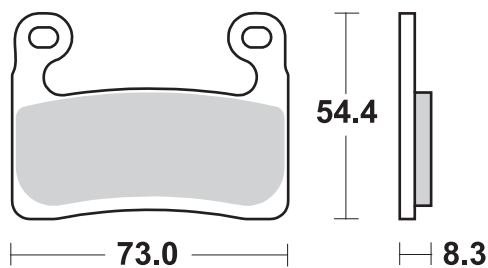

March 2019

NEW MODEL

GO AHEAD

HI-TECH BRAKE SOLUTIONS
MADE IN EUROPE

BMW R 1250 GS Adventure

				RECOMMENDED	
BMW					
R	1250	GS Adventure	19 -	960 SP*	674 LS

* = 2 sets required / 2 jeux pour l'Avant.

SBS 960 Available compounds
HS • SP

SBS 674 Available compounds
HF • LS

Scale 1:2