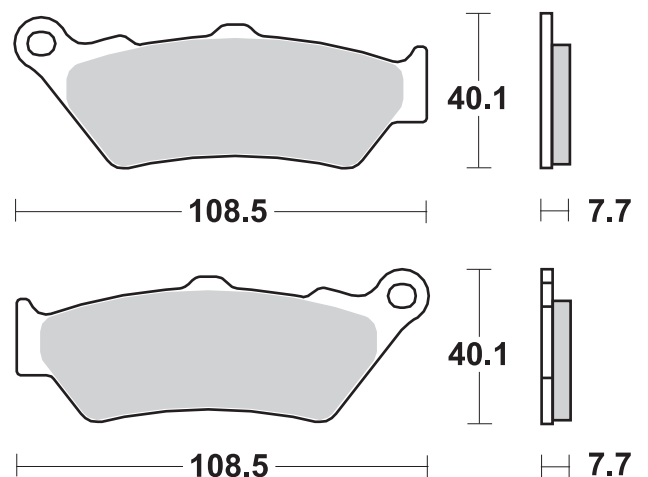

March 2019

NEW MODEL

GO AHEAD

HI-TECH BRAKE SOLUTIONS
MADE IN EUROPE

BMW R 1250 GS Adventure

				RECOMMENDED	
BMW					
R	1250	GS Adventure	19 -	960 SP*	674 LS

* = 2 sets required / 2 jeux pour l'Avant.

SBS 960 Available compounds
HS • SP

SBS 674 Available compounds
HF • LS

Scale 1:2